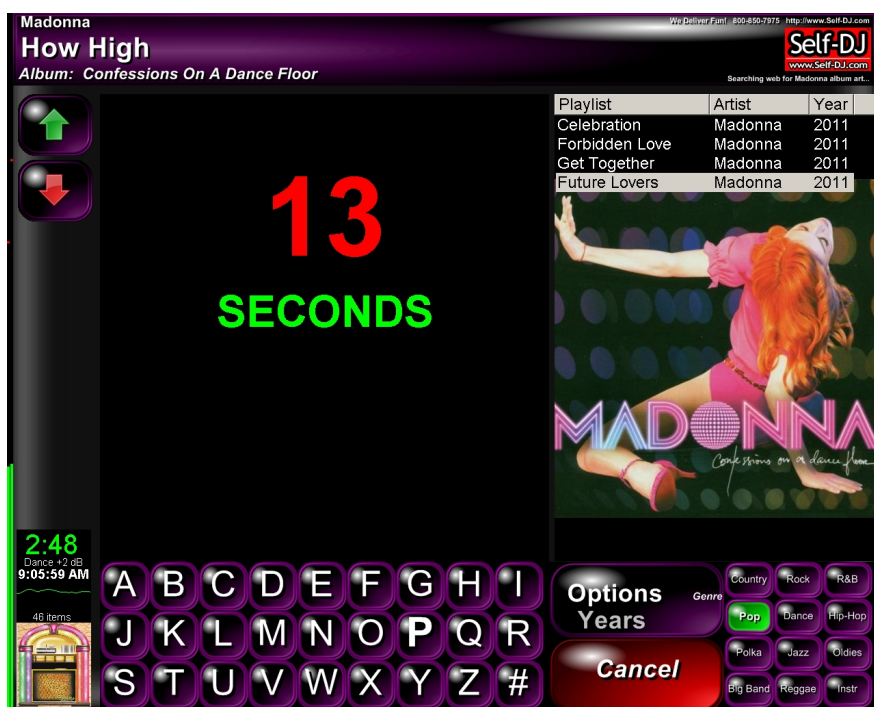

Using Controls

To **SHOW**
Touch *Title* or
Controls button
then password
L-E-T-T-E-R-S

To **HIDE**
Touch *Title* or
Hide Controls

To **REJECT**
Touch *Left* to
see Options or
Right-Side to
X-Fade NOW

To **PAUSE**
Touch *Left*,
or *Right-Side*
to stop play
after song

To **RESTART**
Drag Starting
Song to Top of
Playlist then
Play Now

IMPORTANT

KEEP PASSWORD SECRET and HIDE CONTROLS when done