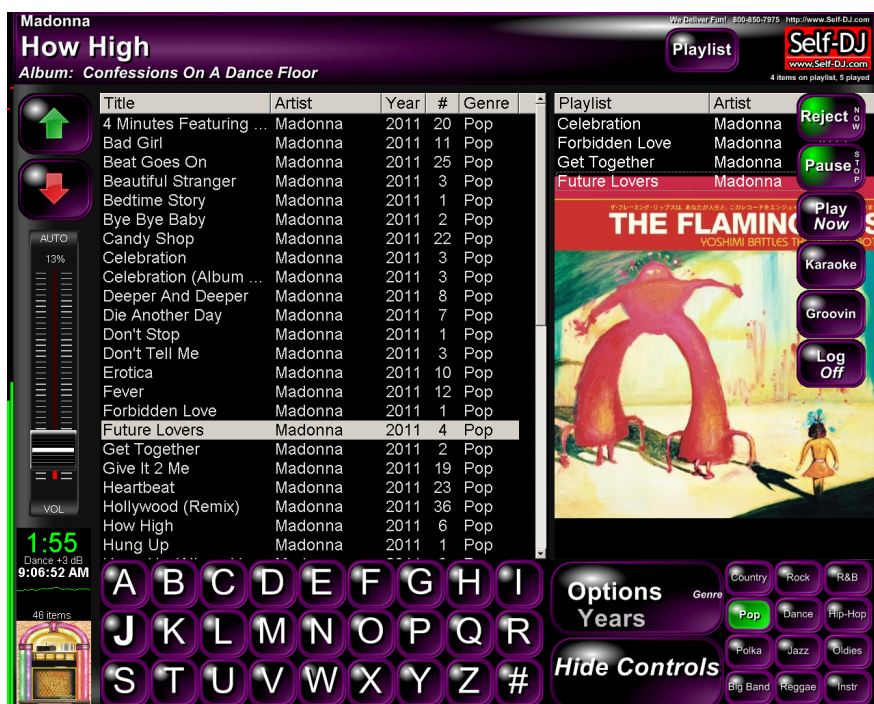

Using Controls

To **SHOW**
Touch *Title* or
Controls button
then password
L-E-T-T-E-R-S

To **HIDE**
Touch *Title* or
Hide Controls

To **REJECT**
Touch *Left* to
see Options or
Right-Side to
X-Fade NOW

To **PAUSE**
Touch *Left*,
or *Right-Side*
to stop play
after song

To **RESTART**
Drag Starting
Song to Top of
Playlist then
Play Now

IMPORTANT

KEEP PASSWORD SECRET and HIDE CONTROLS when done